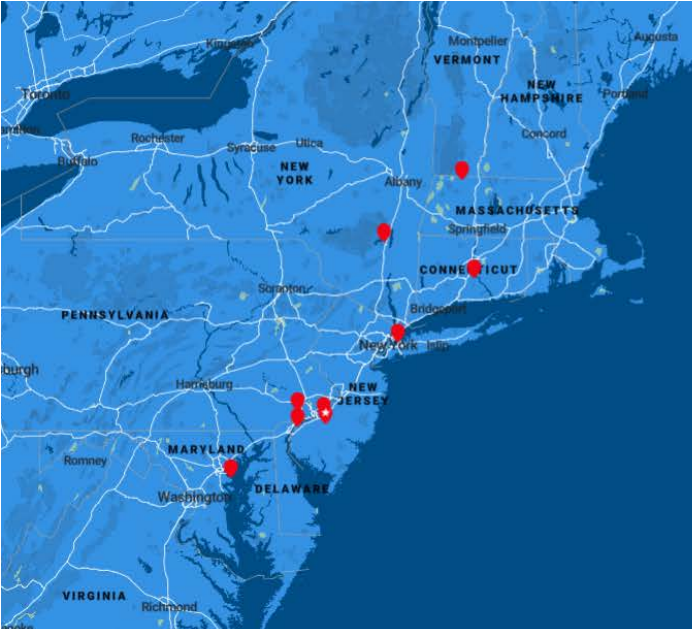

**SINCE 1909, WE'VE REMAINED THE
FIRST CHOICE FOR POWER AND
UTILITY PROVIDERS THROUGHOUT
THE EASTERN REGION.**